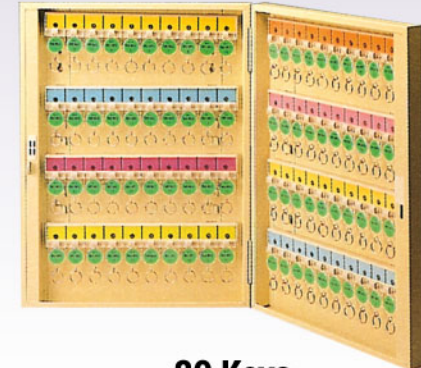

Specification and details are approximate and subject to change without notice.

KEY MANAGER

NASCO 9208

30 Keys

NASCO 9209

60 Keys

NASCO 9210

80 Keys