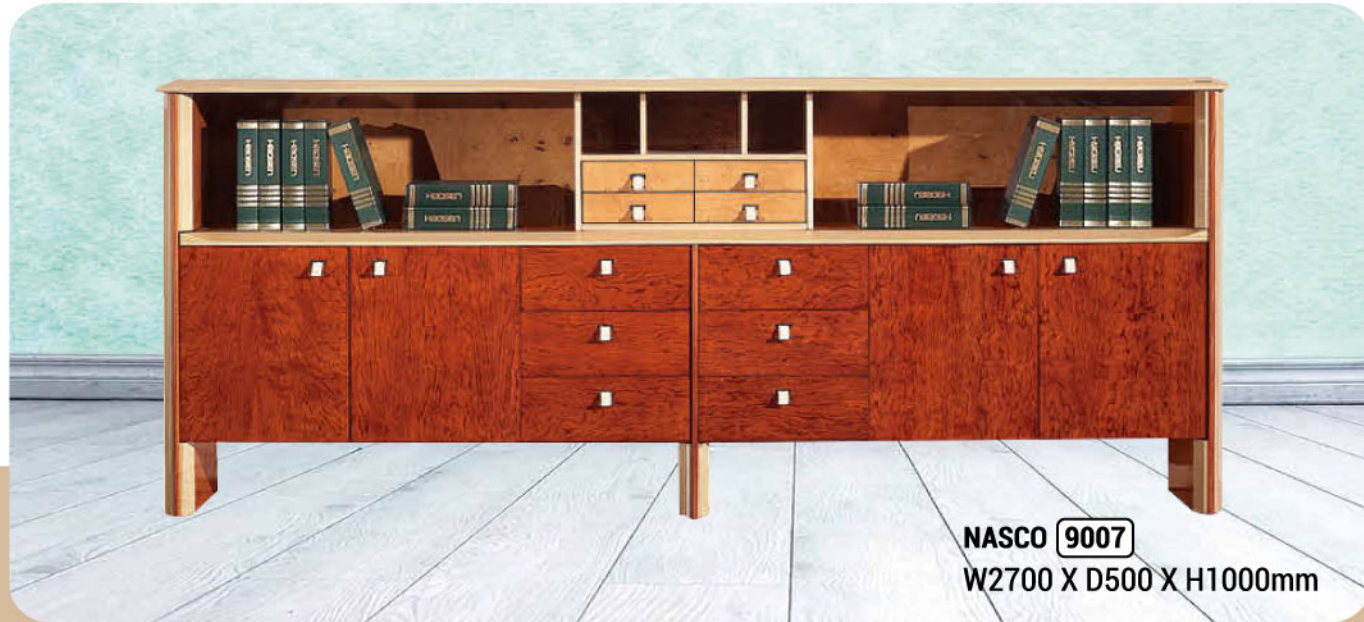

EXECUTIVE DESK - CLASSIC

NASCO **9003**

Desk - W2200 X D1050 X H760mm

Cabinet - W1980 X D500 X H1430mm

EXECUTIVE DESK - CLASSIC

NASCO 9004
Desk - W2400 X D1200 X H760mm

EXECUTIVE DESK - CLASSIC

NASCO 9005

Desk - W2700 X D1100 X H760mm

EXECUTIVE DESK - CLASSIC

NASCO **9006**
Desk - W2600 X D900 X H760mm

MEETING TABLE / SIDEBORD

NASCO 9007
W2700 X D500 X H1000mm

NASCO 9008
W3000 X D1600 X H760mm
W4000 X D1600 X H760mm