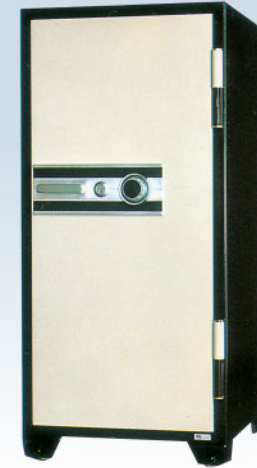

Outside : W590mm x D593mm x H1270mm
Inside : W450mm x D355mm x H1060mm
Weight : 250kg
Capacity : 170 l

Specification and details are approximate and subject to change without notice.