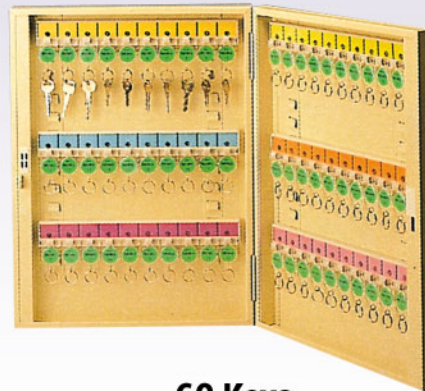

Specification and details are approximate and subject to change without notice.

KEY MANAGER

NASCO 9208

30 Keys

NASCO 9209

60 Keys

NASCO 9210

80 Keys