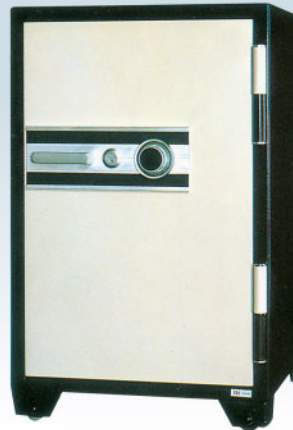

Outside : W590mm x D593mm x H930mm
Inside : W450mm x D355mm x H720mm
Weight : 190kg
Capacity : 115 l

NASCO 9190