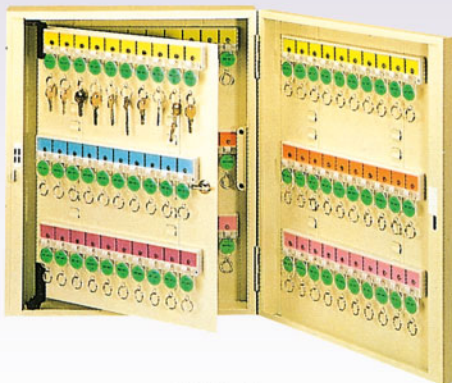

120 Keys

NASCO 9212