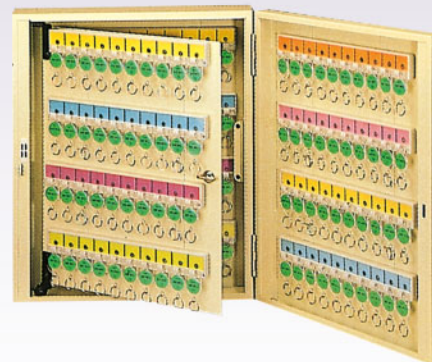

180 Keys

NASCO 9213